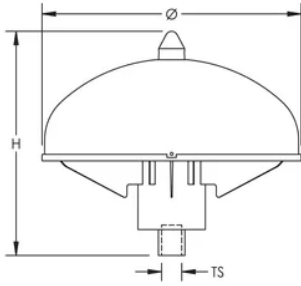

DIAGRAMS

WARNING

---

nVent products shall be installed and used only as indicated in nVent's product instruction sheets and training materials. Instruction sheets are available at www.nvent.com and from your nVent customer service representative. Improper installation, misuse, misapplication or other failure to completely follow nVent's instructions and warnings may cause product malfunction, property damage, serious bodily injury and death and/or void your warranty.

North America

+1.800.753.9221

Option 1 – Customer Care

Option 2 – Technical Support

Europe

Netherlands:

+31 800-0200135

France:

+33 800 901 793

Europe

Germany:

800 1890272

Other Countries:

+31 13 5835404